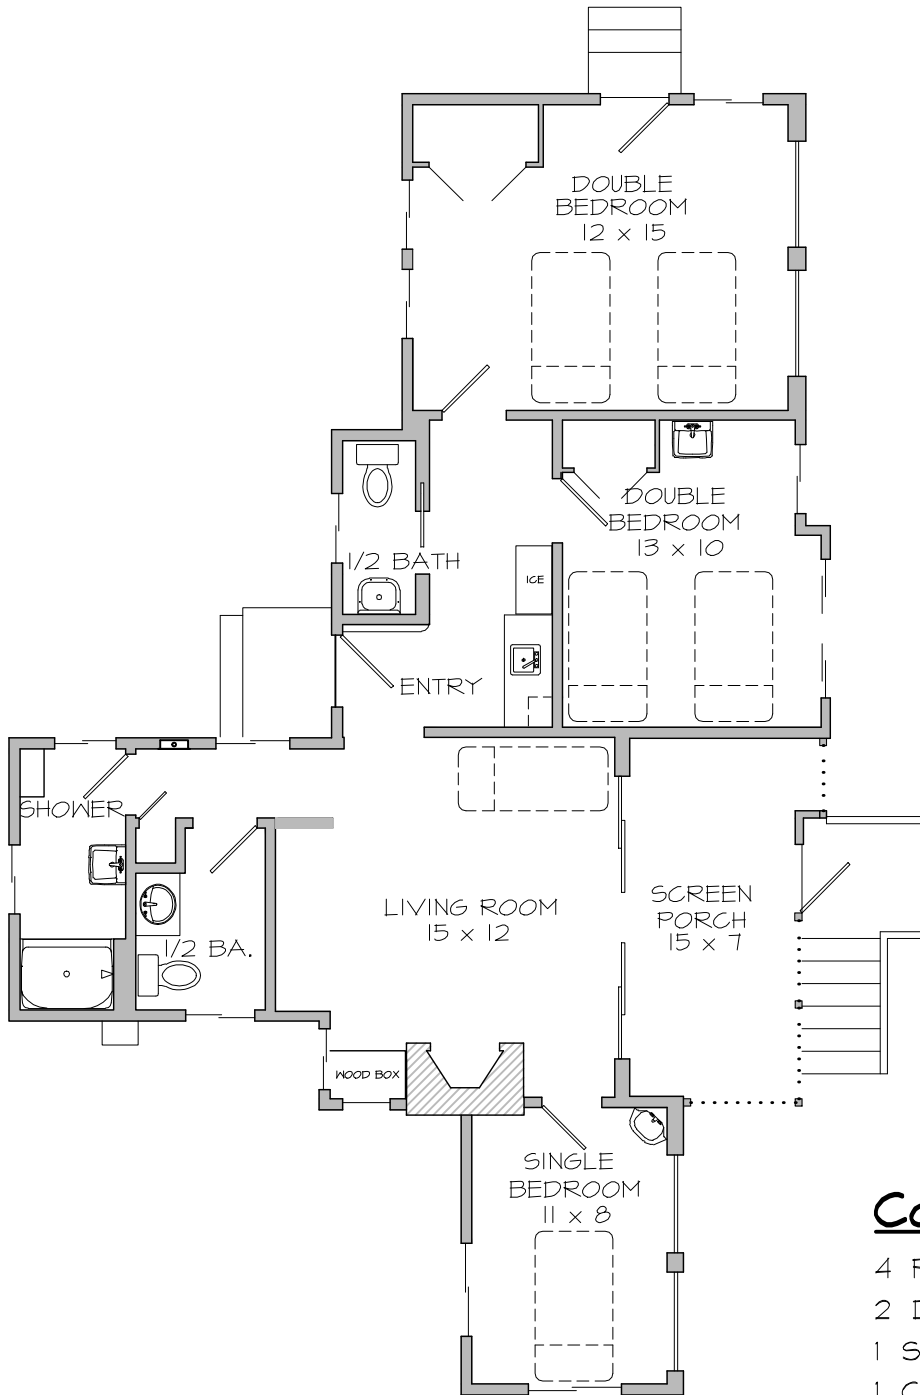

BIRDSALL

Map # 96

LAKE
22' away
Direct view of lake

Cottage Particulars

- 4 Person minimum occupancy
- 2 Double Bedrooms
- 1 Single Bedroom
- 1 Cot
- 1 Shower
- 2 Toilets

FLOOR PLAN

Scale: 1/8" = 1'