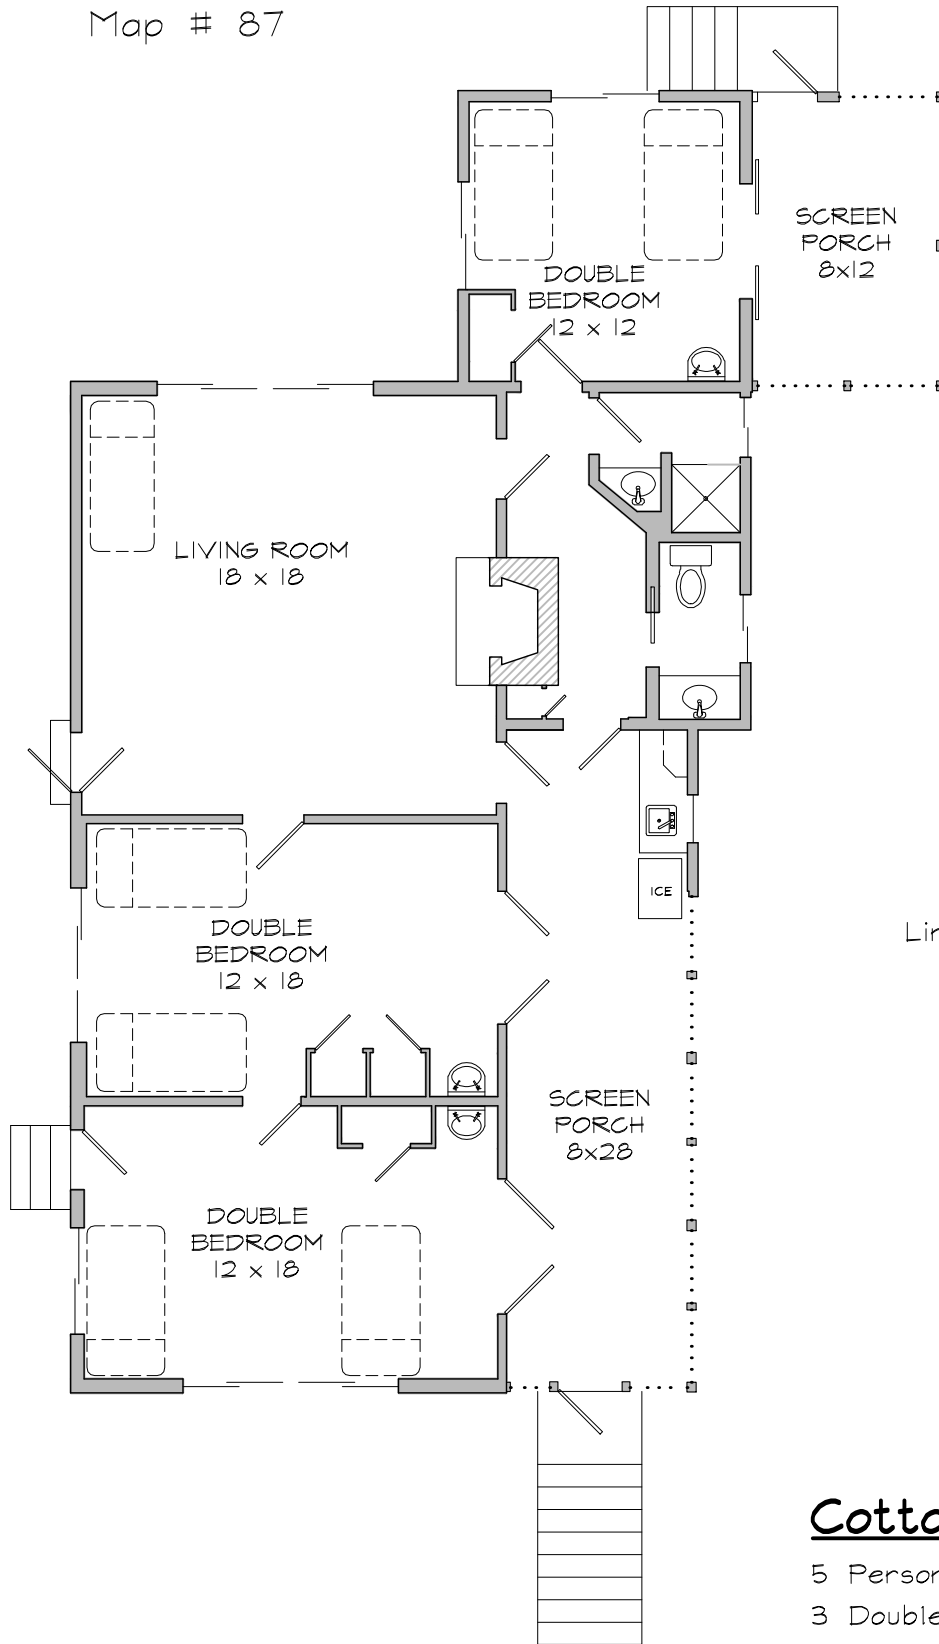

BELL TOWER

Map # 87

LAKE
205' away
Limited view of lake

FLOOR PLAN

Scale: 1/8" = 1'

Cottage Particulars

- 5 Person minimum occupancy
- 3 Double Bedrooms
- 1 Cot
- 1 Shower
- 1 Toilet