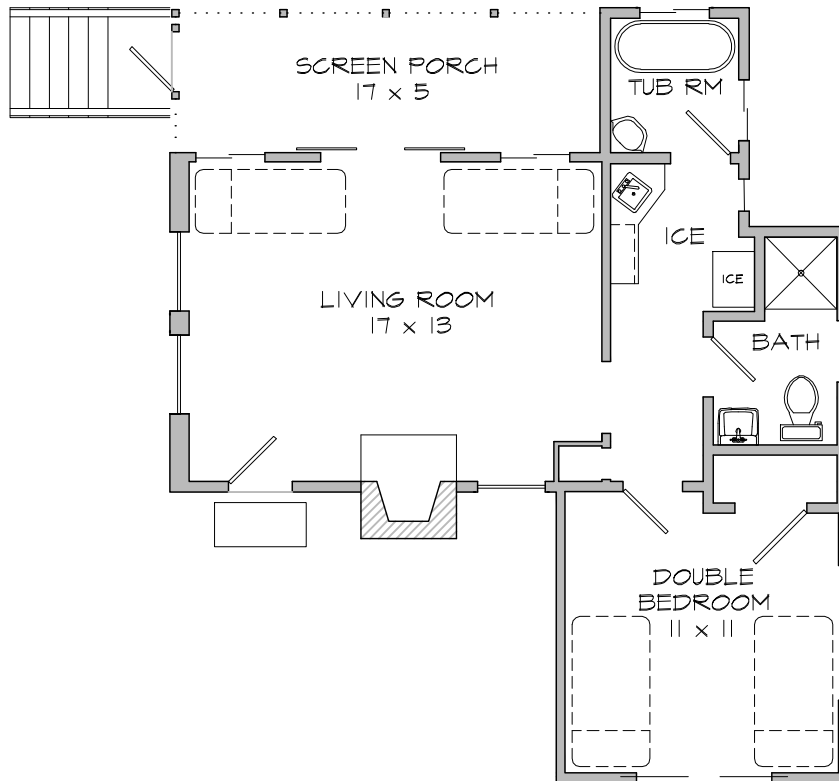

BACKLOG

Map # 56

LAKE

14' away

Direct view of lake

FLOOR PLAN

Scale: 1/8" = 1'

Cottage Particulars

- 2 Person minimum occupancy
- 1 Double Bedroom
- 2 Cots
- 1 Clawfoot Tub
- 1 Shower
- 1 Toilet