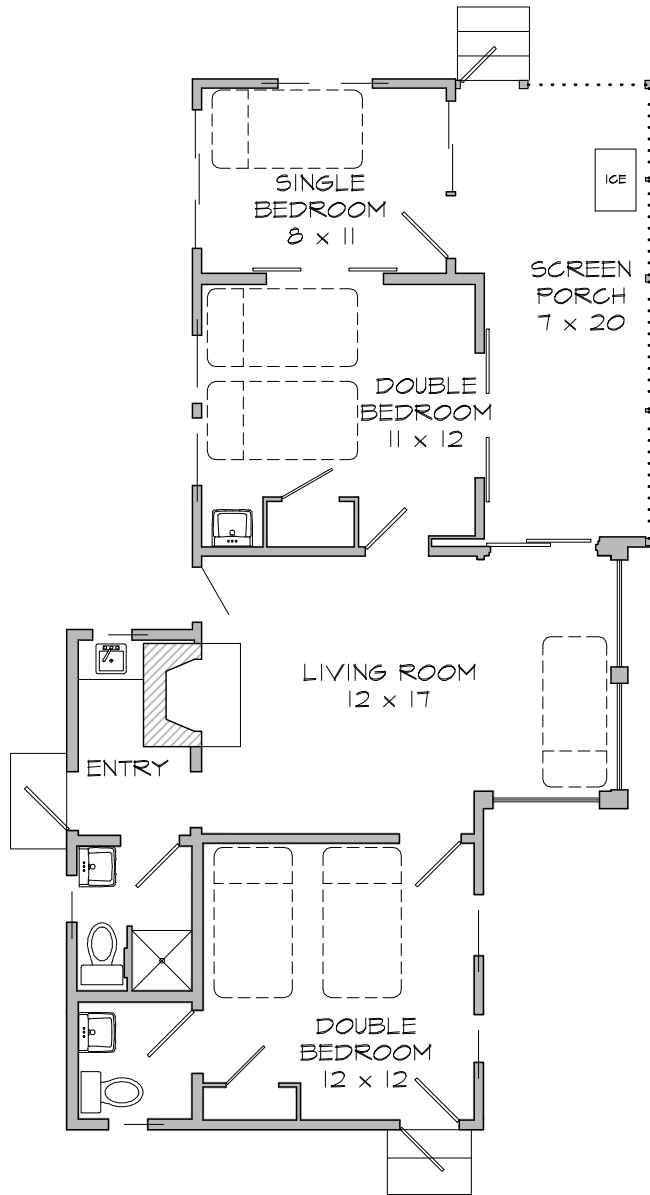

ARK

Map # 84

LAKE
10' away
Direct view of lake

FLOOR PLAN

Scale: 1/8" = 1'

Cottage Particulars

- 5 Person minimum occupancy
- 2 Double Bedrooms
- 1 Single Bedroom
- 1 Cot
- 1 Shower
- 2 Toilets