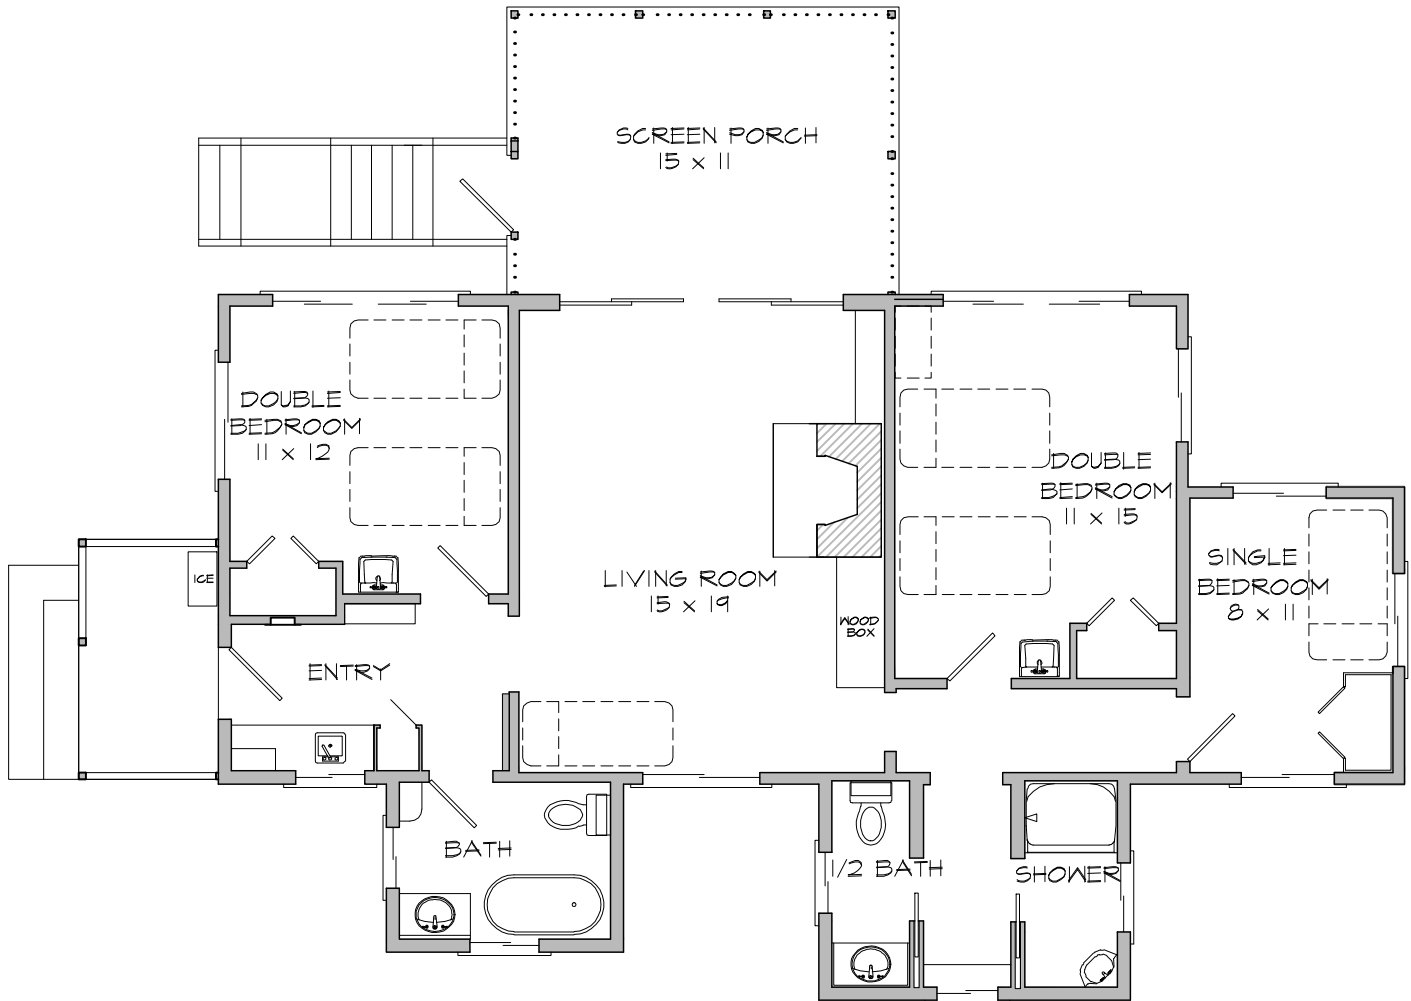

# HOUSE OF TUDOR

Map # 49

LAKE  
65' away  
Direct view of lake

FLOOR PLAN Scale: 1/8" = 1'

## Cottage Particulars

- 5 Person minimum occupancy
- 2 Double Bedrooms
- 1 Single Bedroom
- 1 Cot
- 1 Shower
- 1 Clawfoot Tub
- 2 Toilets